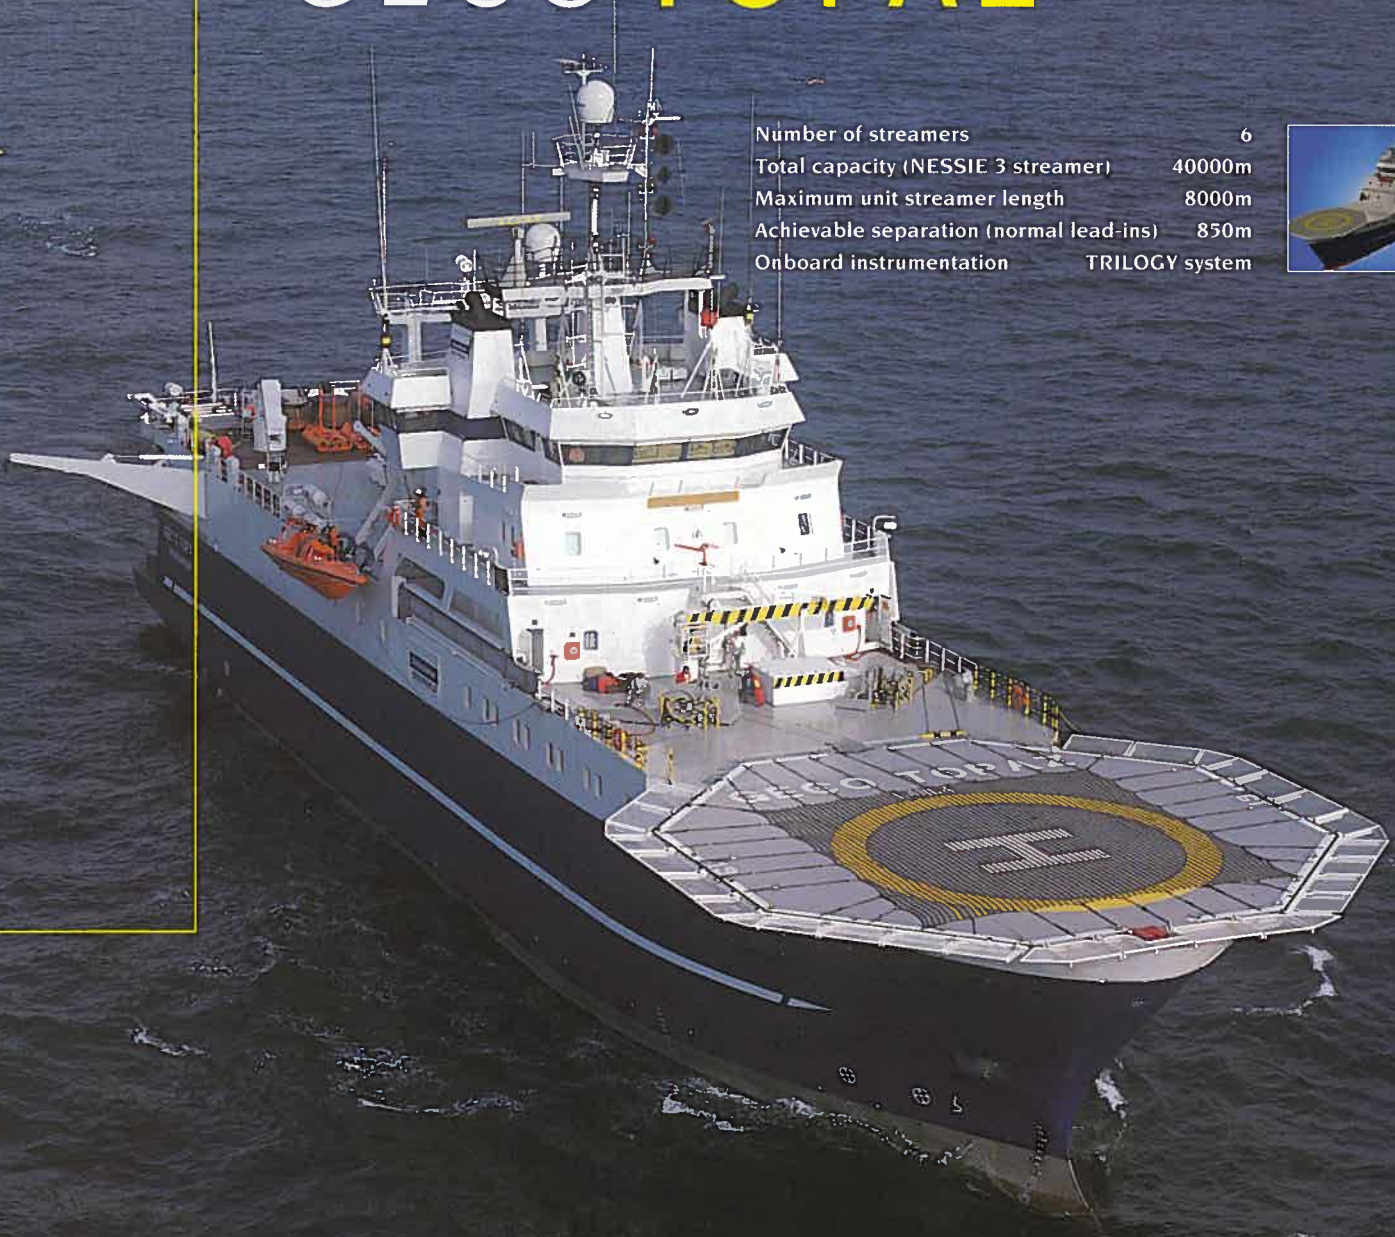

# GECO TOPAZ

Number of streamers	6
Total capacity (NESSIE 3 streamer)	40000m
Maximum unit streamer length	8000m
Achievable separation (normal lead-ins)	850m
Onboard instrumentation	TRILOGY system

## GENERAL

FLAG:	Panama
PORT OF REGISTRY:	Panama
CLASS:	DnV + IA1 EO HELDER ICE-C
OWNER:	Geconship A.S
HELIDECK:	Yes

## DIMENSIONS

LENGTH:	80.60m
BEAM:	14.80m
DRAFT:	7.70m
TONNAGE GROSS:	4126
TONNAGE NET:	1237

## PROPULSION

MAIN ENGINES:	2 x 3170hp
BOW THRUSTER:	1 x 800hp
STERN THRUSTER:	1 x 800hp
AZIMUTH POWER:	1 x 1000hp
AUX POWER:	1 x 3015hp
CRUISING RANGE:	55 days
SPEED:	15 knots